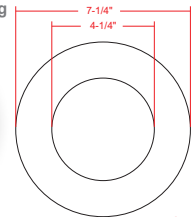

RSL4-GR
Goof Ring For 4in Lights With Butterfly Wings

FACTORY-INSTALLED OPTION: