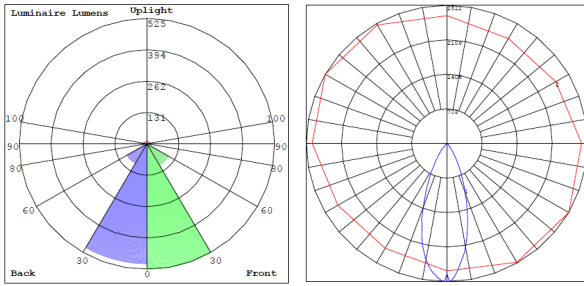

Photometrics: RDL4S-BF-MCT5-WH

BUG Rating: B2-U2-G0