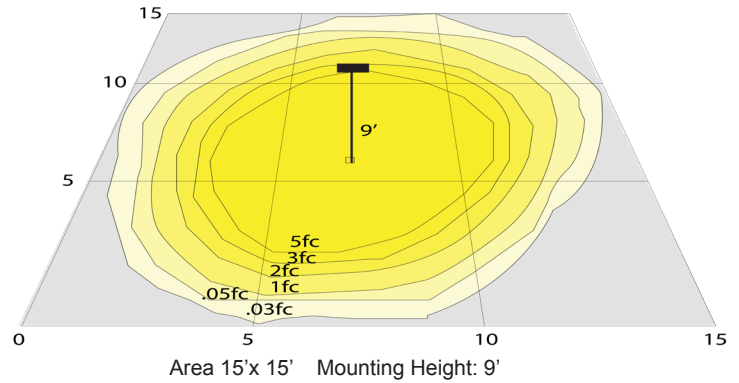

Phone: (877) 805-2252 | Fax: (877) 805-2252
www.westgatemfg.com

WG-03212023

Photometrics: RDL4S-BF-MCT5-WH

BUG Rating: B2-U2-G0

Performance Table: RDL4S-BF-MCT5-WH

MODEL NO.	Wattage	Voltage	Lumens	Color Temp.	BUG Rating	LPW
RDL4S-BF-MCT5-WH	12W	120V	1050LM	2700K 3000K 3500K 4000K 5000K	B2-U2-G0	87

Sample Ordering

Model	Trim	Color Temp.	Color
RDL4S	BF	MCT5	WH

Accessories:

Blank = No Option For Accessories
 RSL4-RI-13 = 4" ROUND ROUGH-IN PLATE, 13" LONG
 RSL4-RI = 4" ROUND ROUGH-IN PLATE, 26" LONG
 RSL-346-RIBH = 3", 4", 6" (ADJUSTABLE) ROUND GALVANIZED PLATE WITH BAR HANGERS
 RSL4-GR = GOOF RING FOR 4IN LIGHTS WITH BUTTERFLY WINGS