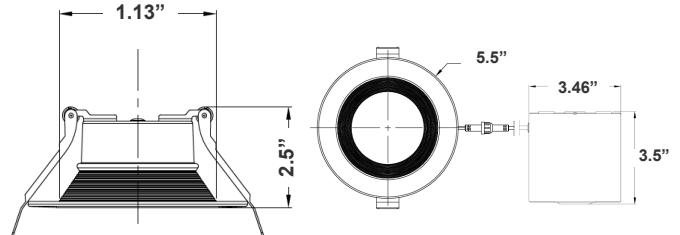

5.5"(D) x 2.5"(H) x 1.13"(W)
Junction box: 3.46"x3.5"

Features

- Baffle Trim
- 5-Year Warranty
- Durable Aluminum Alloy For Optimal Heat Dissipation

Technical Specifications

Electrical:

- Voltage: 120V AC
- Output Voltage: 36VDC
- Power Factor: >0.90
- Wattage: 12W
- Efficacy: 87 LPW
- Total Harmonic Distortion: ≤15 %